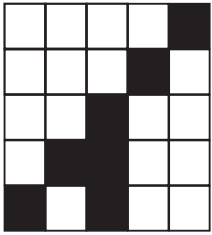

SMALL CORNER TRIANGLE

Game 4

SMALL CRAZY KITE

WARM-UPS

MAIN EVENING SESSION

Game 5

SEE SAW

Game 1 (Blue)