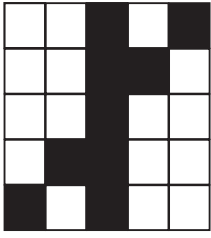

EARLY BIRDS

Games 1-5

TWO STRAIGHT LINES