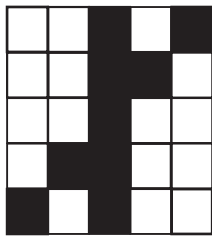

MILLION DOLLAR (ELECTRONIC ONLY)

Game 8 (Brown)

CRAZY T

VIPick'em

VIPICK'EM

Game 9 (Red)

CRAZY BOWTIE

Jackpot