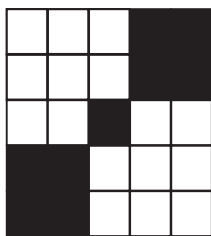

MILLION DOLLAR (ELECTRONIC ONLY)

Game 8 (Brown)

CRAZY T

VIPick'em

VIPICK'EM

Game 9 (Red)

CRAZY BOWTIE

Jackpot