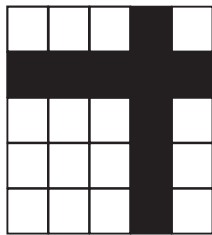

Game 5 (Pink)

DOUBLE HARDWAY