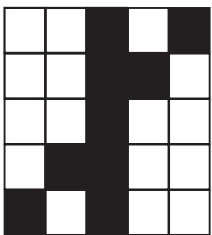

52 Blackout

ANY TWO LINES