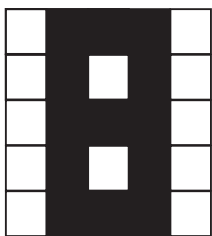

VIPick'em

VIPICK'EM