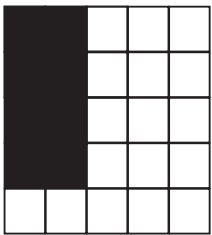

VERTICAL HORIZONTAL

Game 2 (Orange)

DOUBLE PLUS

Game 3 (Green)

LARGE CRAZY ARROW

Double Action

DOUBLE ACTION

Game 4 (Yellow)

BLOCK OF 8

Game 5 (Pink)

DOUBLE HARDWAY

Game 6 (Gray)

FOUR CORNERS

Special

DOUBLE DAUB (ELECTRONIC ONLY)

Texas Blackout