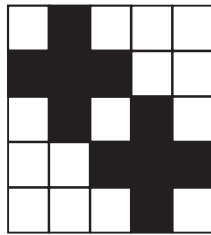

Game 2 (Orange)

DOUBLE PLUS