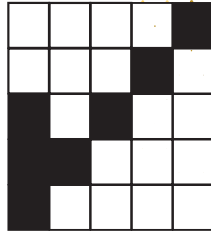

EARLY BIRDS

Games 1-5

TWO STRAIGHT LINES

Game 1

HARDWAY 6 PACK

Game 2

CRAZY CHECK MARK

Game 3

SMALL CORNER TRIANGLE

Game 4

SMALL CRAZY KITE

WARM-UPS

MAIN EVENING SESSION

Game 5

SEE SAW

Game 1 (Blue)